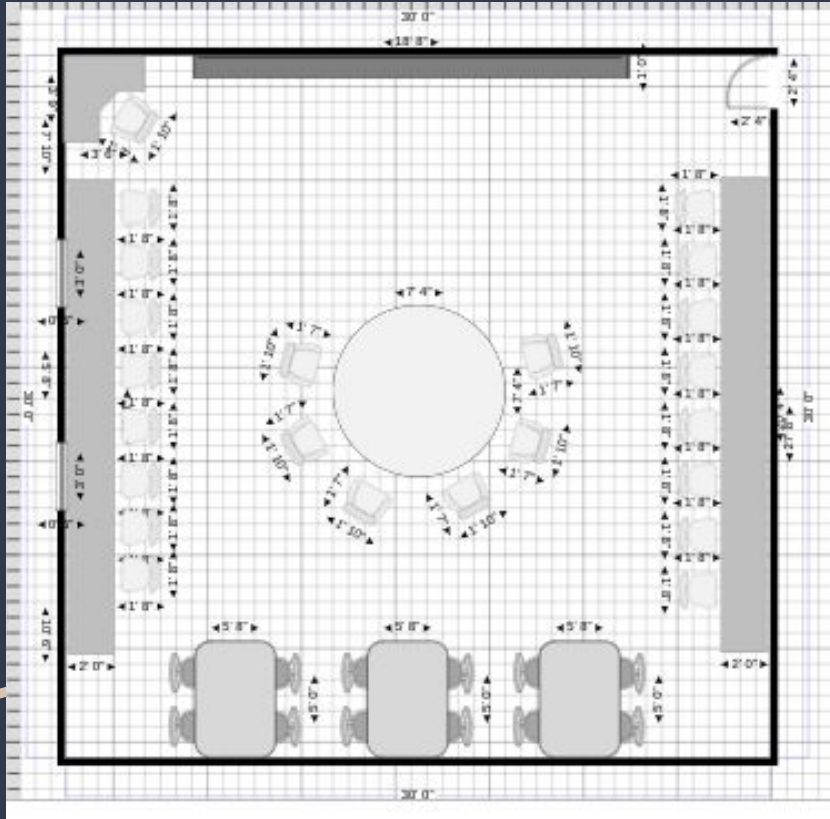

Swivel chairs with good supporting backing

Center circle table

Comfy chairs at circle table

Corner desk for teacher

Teacher chair

Whiteboard

Dimensions: ft

Scaling : $\frac{1}{4}$ " : 1'0"

Blueprint

Key:

- **Corner desk on left: Teachers desk with comfy chair**
- **Three tables in back with swivel chairs**
- **Center table in middle with comfy chairs**
- **whiteboard/storage in front of classroom**
- **Two long tables with swivel chairs on sides of the room**
- **Two windows on left side of the classroom**
- **Door in top right corner**

Dimensions: 37 inches (H) x 31.5 inches (W) x 27.25 inches (D)

Link: [Comfy Chair](#)

Desks

- **Round circle table**

Cost:1,649.99

Dimensions : 72" L x 72" W x 30" H

Link: [Round table link](#)

- **Long side tables**

Cost:\$454.81

Dimensions: "20.4 L x "2.0 W

Link: Custom made

- **Industrial Iron Pipe Coffee Table Legs**

Cost: about \$44 each

Dimensions: "2.36 H x "1.27 L

Link: custom made

- **Short tables in back**