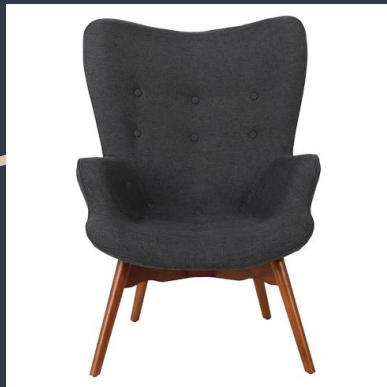

Furniture

Learning Spaces Design

- On the sides of the room against the wall there are long desks made from recycled wood and metal pipes as legs. Students will be sitting in swivel chairs.
- In the back of the room there are 3 square desks made from recycled wood with metal pipes as legs. Students will be sitting in swivel chairs.
- In the center of the room there is a large circle table surrounded by comfy chairs.

Chairs

- 30 swivel chairs around the room
- 5 comfy chairs around the circle table and one for teachers desk
- 36 chairs in all

Desks

- Around the sides of the room there will be long tables against the wall which the swivel stools will be used for and in the back of the rooms they'll be separate table stations which for swivel chairs will also be used for
- In the middle of the room there will be a big circle table, surrounded by a larger comfier chairs, where students can meet with Mr.UY for a conference or to work on other work.
- The legs to the desk will be made from metal pipes