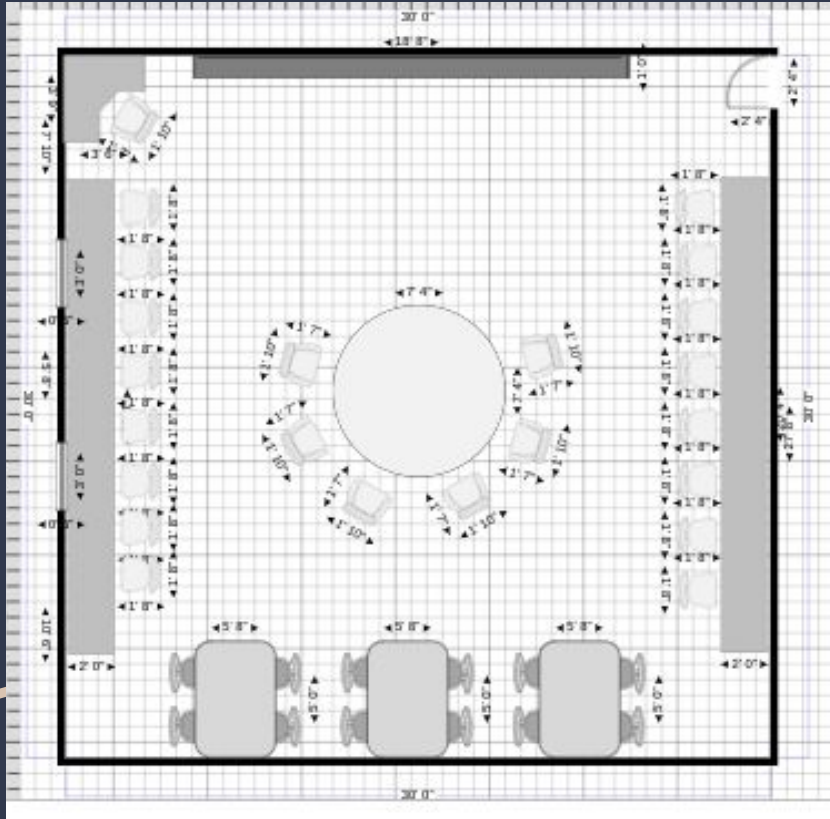

Other Features

- Front Whiteboard / Storage Combo
- Ceiling Projector
- 7 Dimmable Light bulb chandeliers
- Teachers desk

Blueprint

Blueprint

Objects:

Long side desks with metal tube legs

3 small desks in back of room

Swivel chairs with good supporting backing

Center circle table

Comfy chairs at circle table

Corner desk for teacher

Teacher chair

Whiteboard

Dimensions: ft

Scaling : $\frac{1}{4}$ " : 1'0"

Dimensions: 37 inches (H) x 31.5 inches (W) x 27.25 inches (D)

Link: [Comfy Chair](#)

Desks

- **Round circle table**

Cost:1,649.99

Dimensions : 72" L x 72" W x 30" H

Link: [Round table link](#)

- **Long side tables**

Cost:\$454.81

Dimensions: "20.4 L x "2.0 W

Link: Custom made

- **Industrial Iron Pipe Coffee Table Legs**

Cost: about \$44 each

Dimensions: "2.36 H x "1.27 L

Link: custom made

- **Short tables in back**